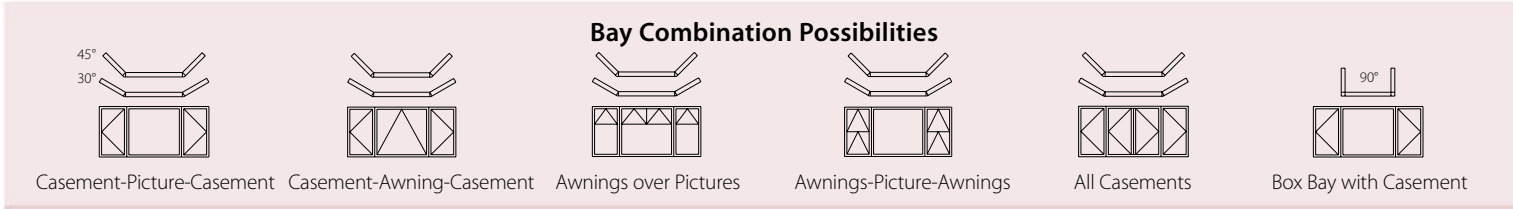

BAY

Coastal Bay and Bow windows are the perfect way to create a dramatic focal point in any room.

Choose from a variety of vent styles and angles for virtually limitless design possibilities.